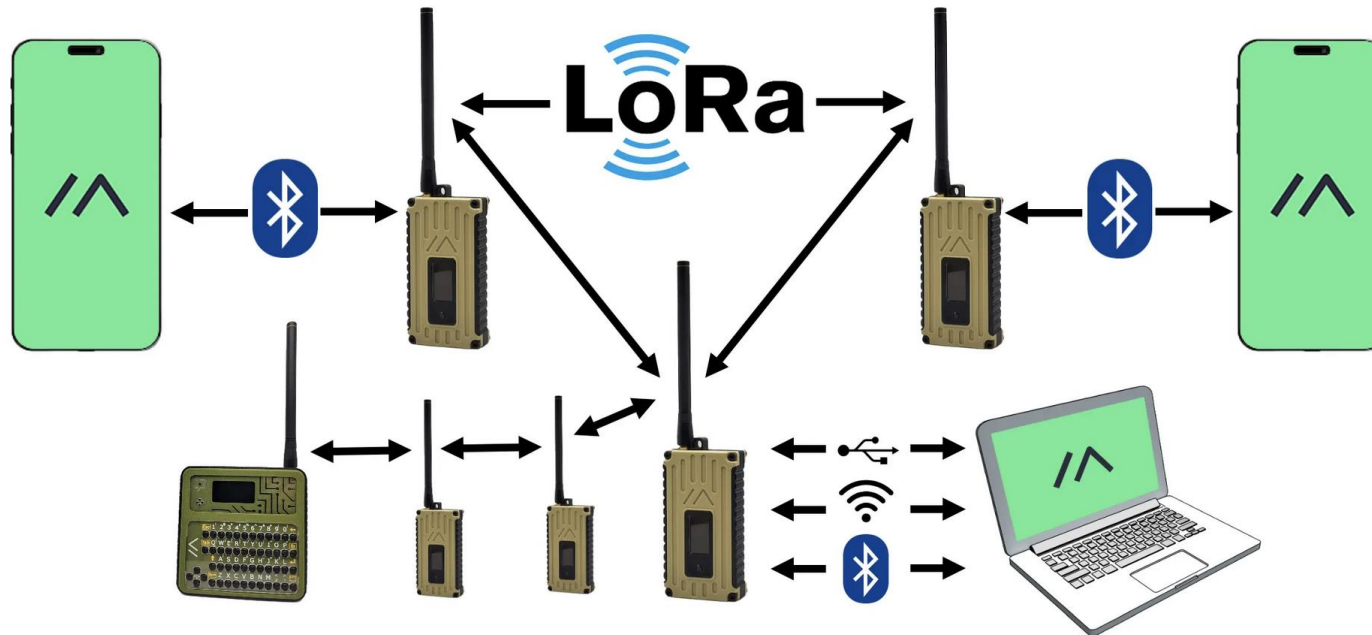

Please Set Cell
Phones to Silent

Main Topic
Mesh Networks
by Jonathan, KC1BOS

Meshtastic and Meshcore

Who am I?

- Jonathan Wilson
- KC1BOS
- kc1bos@npkr.org
- 603 767 4254 (text preferred)
- Find me on discord: ivmden
- Find me on the mesh: ivmden

But What Does It Do?

Introduction

Meshtastic® is a project that enables you to use inexpensive LoRa radios as a long range off-grid communication platform in areas without existing or reliable communications infrastructure. This project is 100% community driven and open source!

<https://meshtastic.org/docs/introduction/>

What can I do with it?

- Texting
- Sensor and Telemetry data
- GPS location reporting
- Encryption!
- It feels like a modernized non-ham version of APRS

The What: Hardware