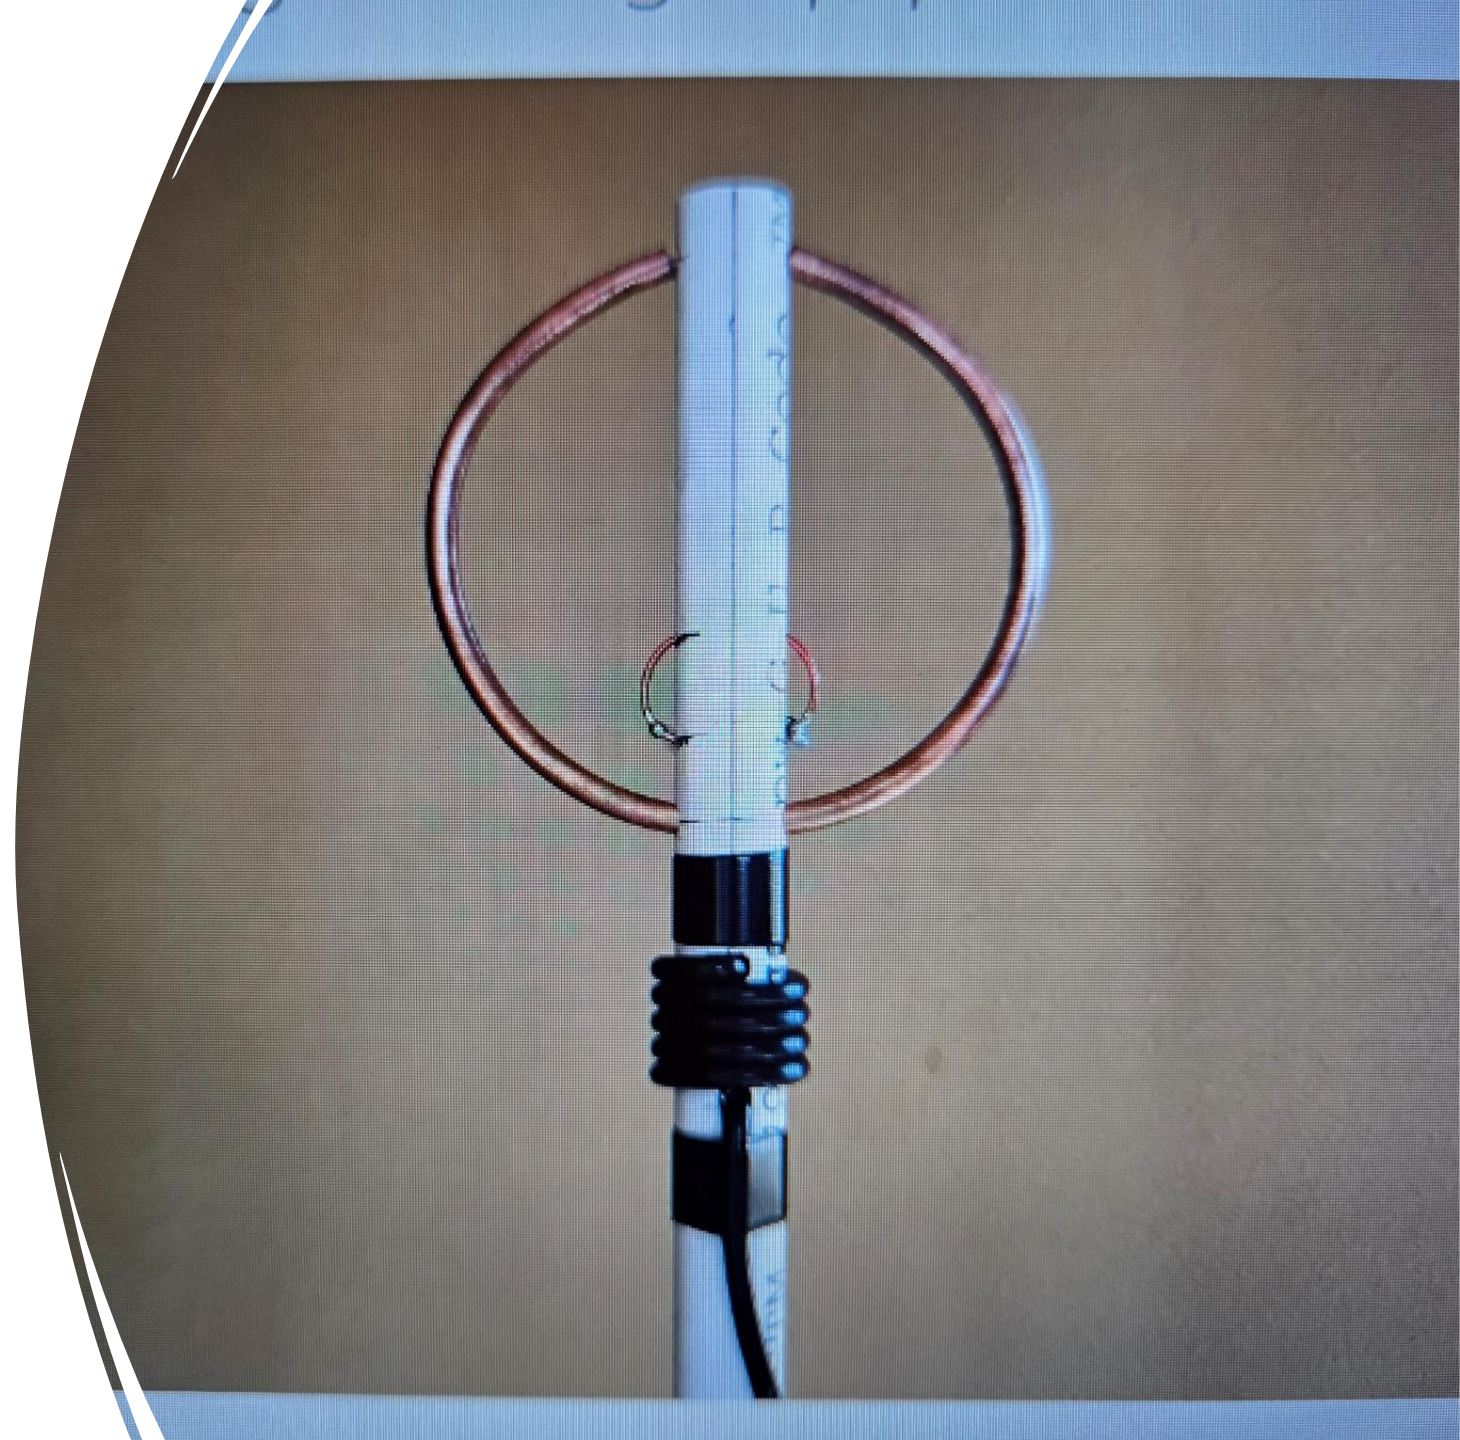

SO, who's interested in some fox hunting?

- To prepare we can do a lab night to build YAGI's
- Or possibly some Loop antennas
- Or even some attenuators