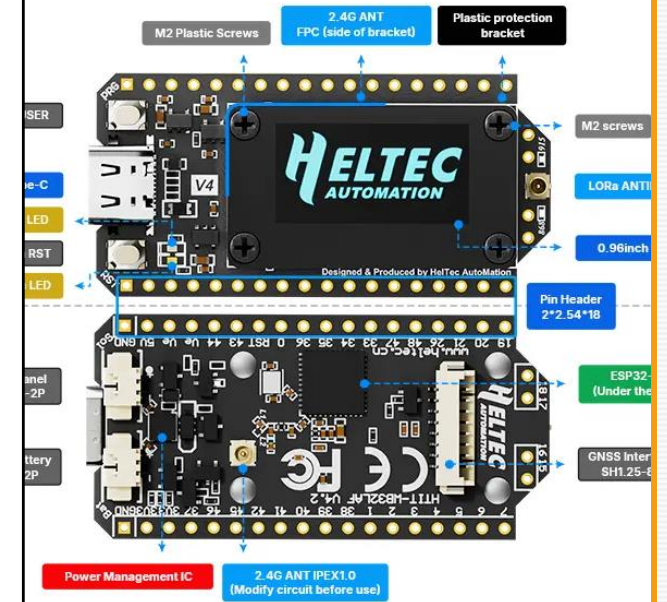

The What: More Hardware

- LILYGO® T-Deck
  - $80-100
- Heltec V4
  - $30 on amazon
- RAK Wisblock Series
  - $30-35 on amazon
- Seeed Studio Sensecap T1000-E
  - $50 on amazon
- Many more options

<https://meshtastic.org/docs/hardware/>