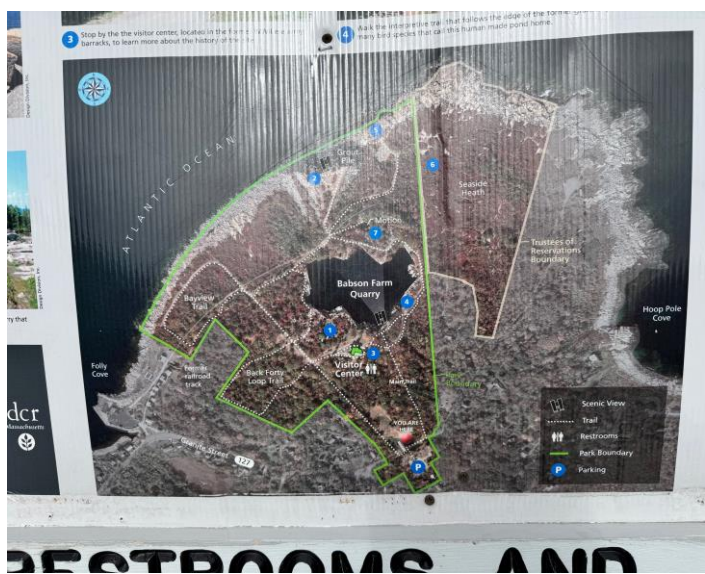

AWARDS: 8			ENDORSEMENTS: 18		
Granted Date	Name	Endorsements			
2025-09-21	Arizona Agave Hunter	PHONE			

Come now,
and let us
activate

An aerial photograph showing a white pickup truck with a large lattice tower structure mounted on its bed. The truck is parked on a grassy area. To its right is a white sedan. The scene is overlaid with a grid of thin lines, possibly representing a drawing or a technical diagram. The text "50/50 Drawing" is written in yellow on the left side of the image.